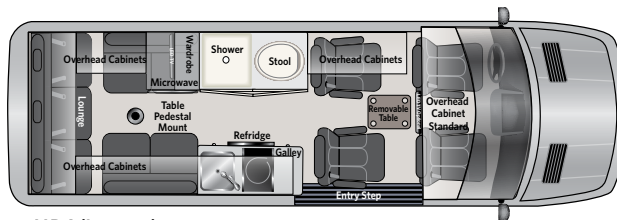

Large screen Fusion, CD, DVD, radio and NAV unit with complete refinish of lower dash and door accents.

Large shower with sink and porcelain toilet dual entrance door.

Full size refrigerator with large storage cabinet available on MD2 floor plans.

FD2 lounge with sofa sleeper extended.

Removable table

Slide out trash receptacle, refrigerator and smooth surface cooking top.

Designed with your comfort and convenience in mind, American Coach.

Patriot Floor Plans, Standard & Optional Features

MD2 (Lounge)

MD4 (Lounge)

Patriot "SD" (Lounge)

Interior Standard Features	170 EXT	SD
Suburban Tankless Instant Water Heater	■	■
13,500 BTU Roof Top AC (shore-line / Gen)	■	■
Diesel Powered Espar Furnace	■	■
2.5KW LP Onan Generator	■	■
2000 Watt Xantrex Smart Inverter	■	■
Satellite TV Prep	■	■
Wi-Fi Prep	■	■
HDMI Input	■	■
110V Outlets	■	■
USB 12V Chargers	■	■
Fusion In Dash NAV CD DVD AM/FM	■	■
Samsung HD LED Smart TV	■	■
Rear AM / FM Radio	■	■
Rear Blue-Ray DVD/CD Player	■	■
Rear JL Audio Speaker Upgrades	■	■
Deluxe Lighting Controls (Multi-Plex)	■	■
Overhead and Floor Courtesy Lighting	■	■
Smoke, LPG, CO Detectors	■	■
Fire Extinguisher	■	■
Fantastic Roof Fan w/Remote	■	■
Solid Surface Counter Tops	■	■
Sink	■	■
Induction Cook Top	■	■
Refrigerator 12V/ 110V	■	■
110V Convection Microwave	■	■
Removable Table / Dinette	■	■
Overhead Cabinet Package with Hidden Hinges	■	■
Wardrobe	■	■
Soft Touch Automotive Color Keyed Walls	■	■
Composite One Piece Flooring System	■	■
Soft Touch Automotive Headliner	■	■
Coordinated Door Panels	■	■
Custom Dash and Door Handle Wood Grain Finish	■	■
Custom Floor Mats W/Non-Slip Rubber Backing	■	■
Driver and Passenger Deluxe Seating Recover	■	■