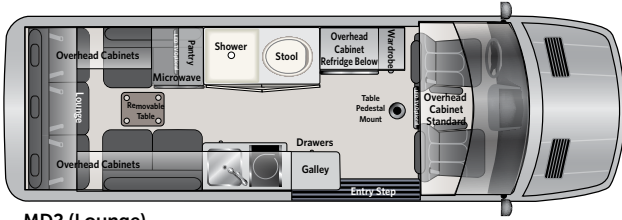

Large screen Fusion, CD, DVD, radio and NAV unit with complete refinish of lower dash and door accents.

Large shower with sink and porcelain toilet dual entrance door.

Full size refrigerator with large storage cabinet available on MD2 floor plans.

FD2 lounge with sofa sleeper extended.

Removable table

Slide out trash receptacle, refrigerator and smooth surface cooking top.

Designed with your comfort and convenience in mind, American Coach.

Patriot Floor Plans, Standard & Optional Features

MD2 (Lounge)

MD4 (Lounge)

Patriot "SD" (Lounge)

Interior Standard Features	170 EXT	SD
Suburban Tankless Instant Water Heater	■	■
13,500 BTU Roof Top AC (shore-line / Gen)	■	■
Diesel Powered Espar Furnace	■	■
2.5KW LP Onan Generator	■	■
2000 Watt Xantrex Smart Inverter	■	■
Satellite TV Prep	■	■
Wi-Fi Prep	■	■
HDMI Input	■	■
110V Outlets	■	■
USB 12V Chargers	■	■
Fusion In Dash NAV CD DVD AM/FM	■	■
Samsung HD LED Smart TV	■	■
Rear AM / FM Radio	■	■
Rear Blue-Ray DVD/CD Player	■	■
Rear JL Audio Speaker Upgrades	■	■
Deluxe Lighting Controls (Multi-Plex)	■	■
Overhead and Floor Courtesy Lighting	■	■
Smoke, LPG, CO Detectors	■	■
Fire Extinguisher	■	■
Fantastic Roof Fan w/Remote	■	■
Solid Surface Counter Tops	■	■
Sink	■	■
Induction Cook Top	■	■
Refrigerator 12V/ 110V	■	■
110V Convection Microwave	■	■
Removable Table / Dinette	■	■
Overhead Cabinet Package with Hidden Hinges	■	■
Wardrobe	■	■
Soft Touch Automotive Color Keyed Walls	■	■
Composite One Piece Flooring System	■	■
Soft Touch Automotive Headliner	■	■
Coordinated Door Panels	■	■
Custom Dash and Door Handle Wood Grain Finish	■	■
Custom Floor Mats W/Non-Slip Rubber Backing	■	■
Driver and Passenger Deluxe Seating Recover	■	■