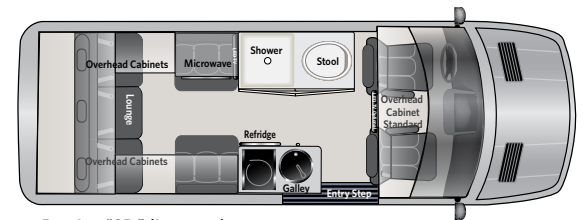

Large screen Fusion, CD, DVD, radio and NAV unit with complete refinish of lower dash and door accents.

Large shower with sink and porcelain toilet dual entrance door.

Full size refrigerator with large storage cabinet available on MD2 floor plans.

FD2 lounge with sofa sleeper extended.

Removable table

Slide out trash receptacle, refrigerator and smooth surface cooking top.

Designed with your comfort and convenience in mind, American Coach.

Patriot Floor Plans, Standard & Optional Features

MD2 (Lounge)

MD4 (Lounge)

Patriot "SD" (Lounge)

Interior Standard Features	170 EXT	SD
Suburban Tankless Instant Water Heater	■	■
13,500 BTU Roof Top AC (shore-line / Gen)	■	■
Diesel Powered Espar Furnace	■	■
2.5KW LP Onan Generator	■	■
2000 Watt Xantrex Smart Inverter	■	■
Satellite TV Prep	■	■
Wi-Fi Prep	■	■
HDMI Input	■	■
110V Outlets	■	■
USB 12V Chargers	■	■
Fusion In Dash NAV CD DVD AM/FM	■	■
Samsung HD LED Smart TV	■	■
Rear AM / FM Radio	■	■
Rear Blue-Ray DVD/CD Player	■	■
Rear JL Audio Speaker Upgrades	■	■
Deluxe Lighting Controls (Multi-Plex)	■	■
Overhead and Floor Courtesy Lighting	■	■
Smoke, LPG, CO Detectors	■	■
Fire Extinguisher	■	■
Fantastic Roof Fan w/Remote	■	■
Solid Surface Counter Tops	■	■
Sink	■	■
Induction Cook Top	■	■
Refrigerator 12V/ 110V	■	■
110V Convection Microwave	■	■
Removable Table / Dinette	■	■
Overhead Cabinet Package with Hidden Hinges	■	■
Wardrobe	■	■
Soft Touch Automotive Color Keyed Walls	■	■
Composite One Piece Flooring System	■	■
Soft Touch Automotive Headliner	■	■
Coordinated Door Panels	■	■
Custom Dash and Door Handle Wood Grain Finish	■	■
Custom Floor Mats W/Non-Slip Rubber Backing	■	■
Driver and Passenger Deluxe Seating Recover	■	■